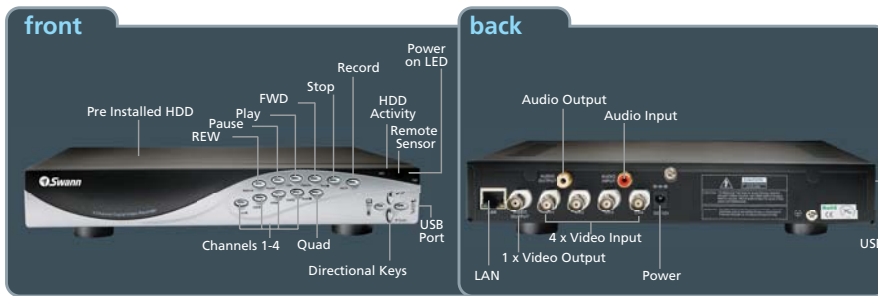

+ based on the lowest recording settings

4 Channels	add up to 2 cameras
	easily connects to your TV
500 GB	2 months continuous recording*
	easily backup video incidents to PC
	easy web connection for remote viewing
400	high video quality 1/3" CMOS 400 TV lines
	26ft 8m good night vision
	BNC cable x 2 50ft 15m

Security System with Internet Viewing

4 Channel DVR4-1160™ & 2 x PNP-155™ Cameras

Specifications DVR

Video	
Video Format	NTSC or PAL
Video Inputs	4CH Composite
Video Outputs	1CH Composite
Display Resolution	NTSC: 720 x 480 PAL: 720 x 576
Display Frame Rate	NTSC: 120fps (4 x 30) PAL: 100fps (4 x 25)
Audio	
Audio Input	1 RCA Input
Audio Output	1 RCA Output
Recording	
Compression Format	MPEG4
Recording Resolution	NTSC: 720 x 240 / PAL: 720 x 288
Recording Frame Rate	NTSC: 60fps Global, 15fps Each PAL: 50fps Global, 12fps Each
Recording Modes	Manual / Schedule / Motion
Multiplex Operation	Triplex
HDD Interface / Memory Type	SATA
Hard Drive Support	Up to 500GB
Network	
LAN Connection	Yes
Network Interface	RJ45
Network Protocol Static	IP, TCP/IP, DHCP, DDNS, PPPOE
Remote Operation	Yes
General	
Operating Power	DC 12V
Dimensions	9.8" x 8.7" x 1.6" 250mm x 220mm x 40mm
Weight	3.3lbs / 1.5kg
Backup Method	USB to PC
Remote Control	Yes
Remote Control Battery Type	2 x AAA
Packaging	
Pack Weight	12.1lbs / 5.5kg
Pack Dimensions (HxWxD)	14.8" x 11.6" x 7.7" / 375mm x 295mm x 195mm
Master Pack Quantity	2
Master Pack Dimensions (HxWxD)	15.6" x 12.6" x 16.1" / 395mm x 320mm x 410mm